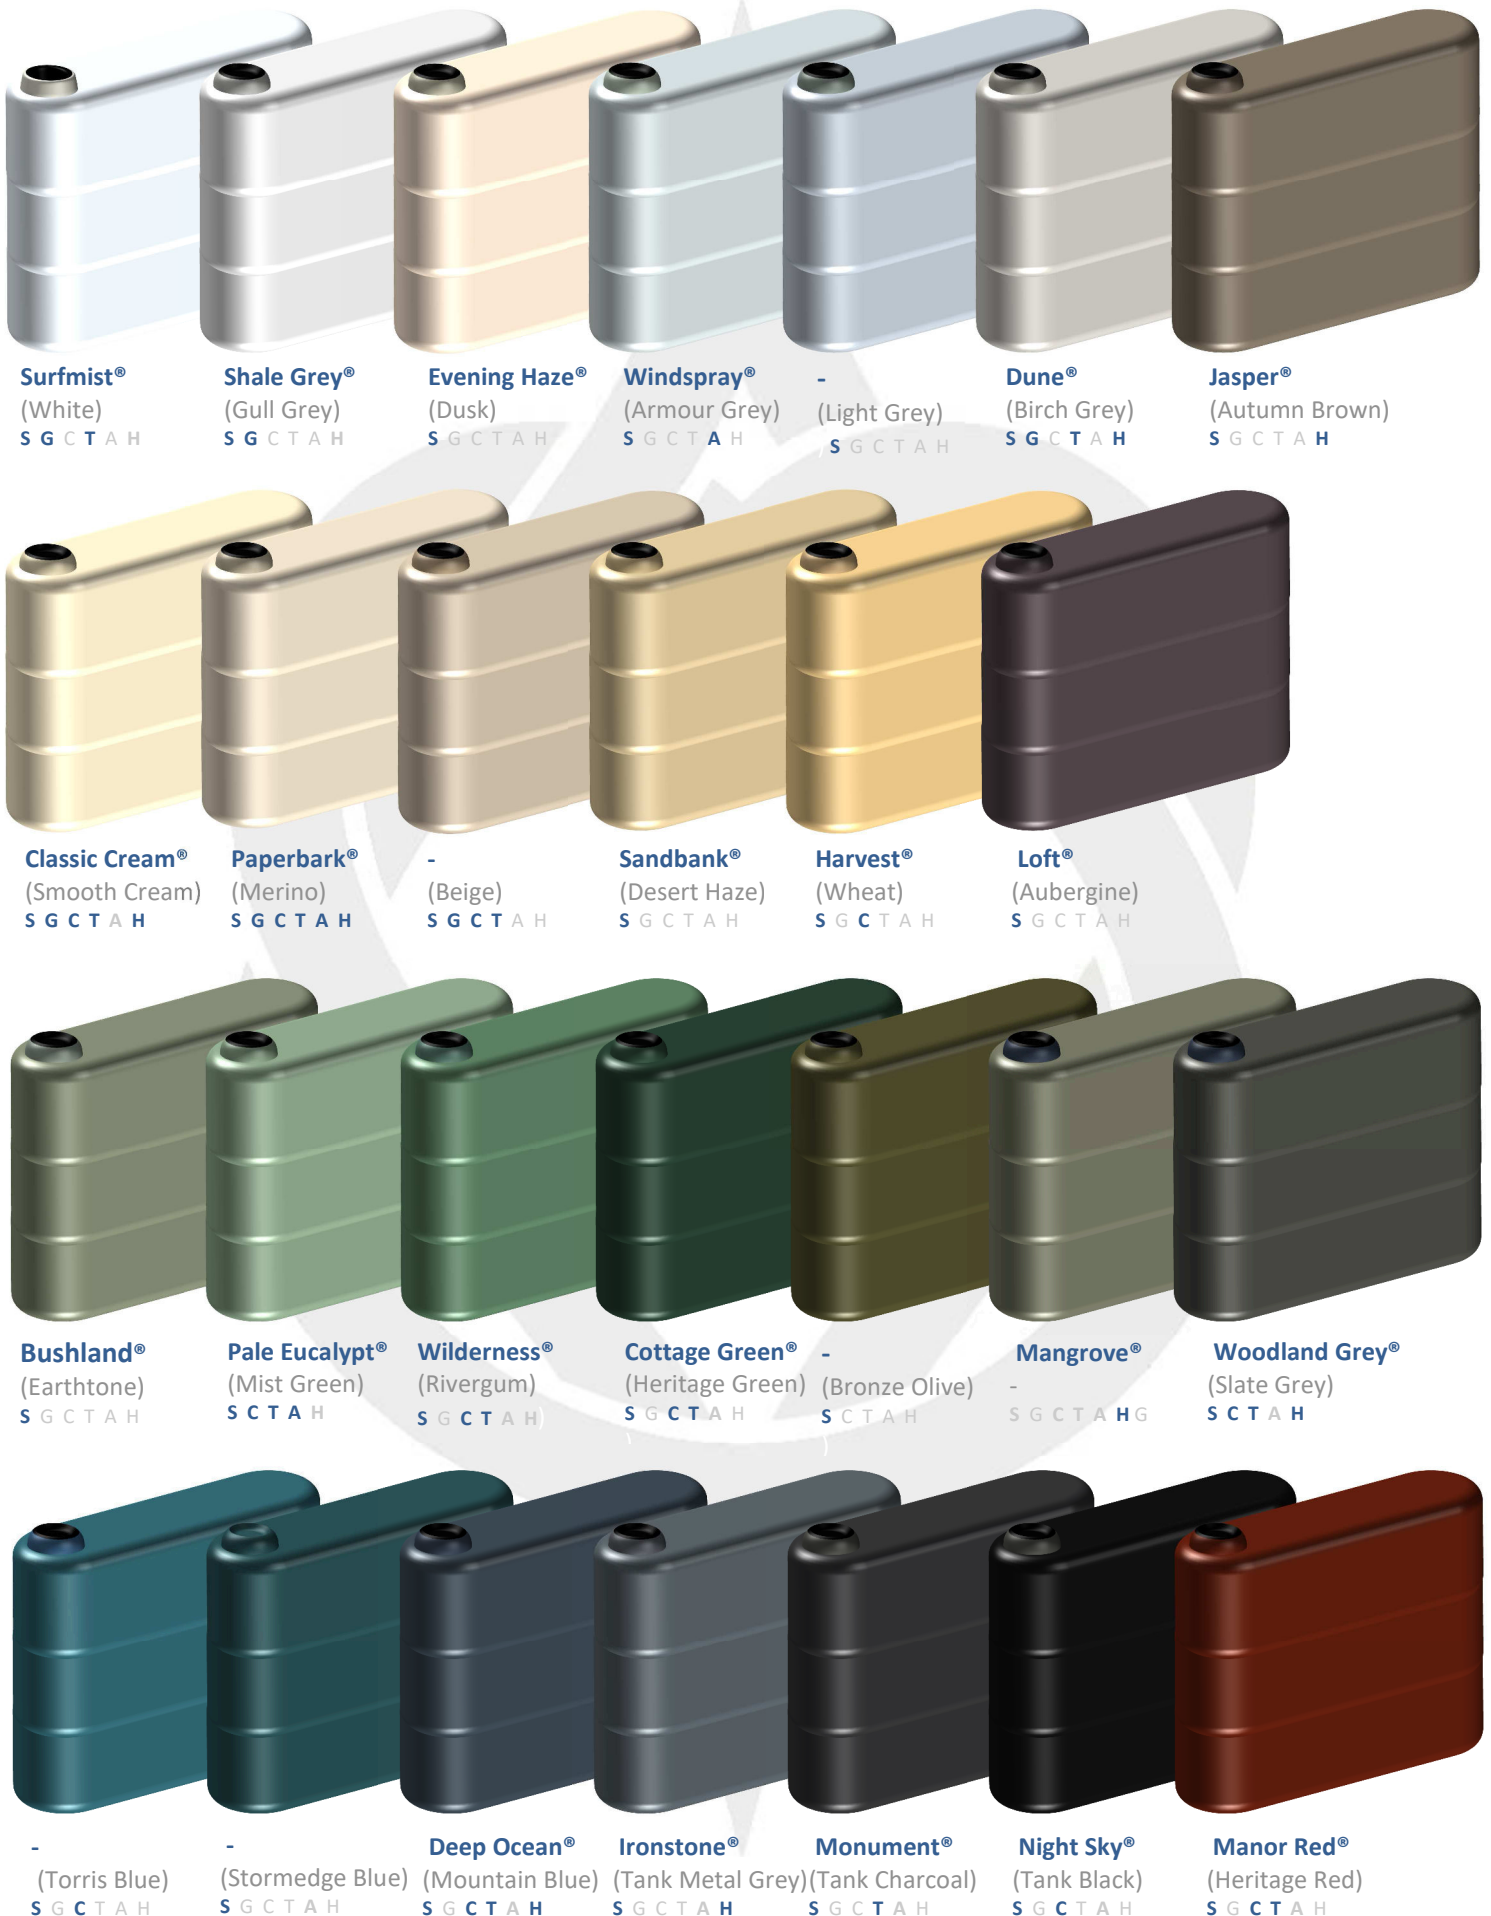

# Colour Availability – All Tanks

Colorbond® colour

(Rotathene Poly equivalent colour)

## Key to Suppliers

S : Standard colours G : Graf Plastics C : Coerco T : Thin Tanks A : Aquaplate™ steel H : Heritage Tanks

Colours are rendered as accurately as possible, and are best viewed onscreen rather than printed. We bring colour swatches on site visits. Alternatively, pick up a Colorbond paint card from your local DIY store